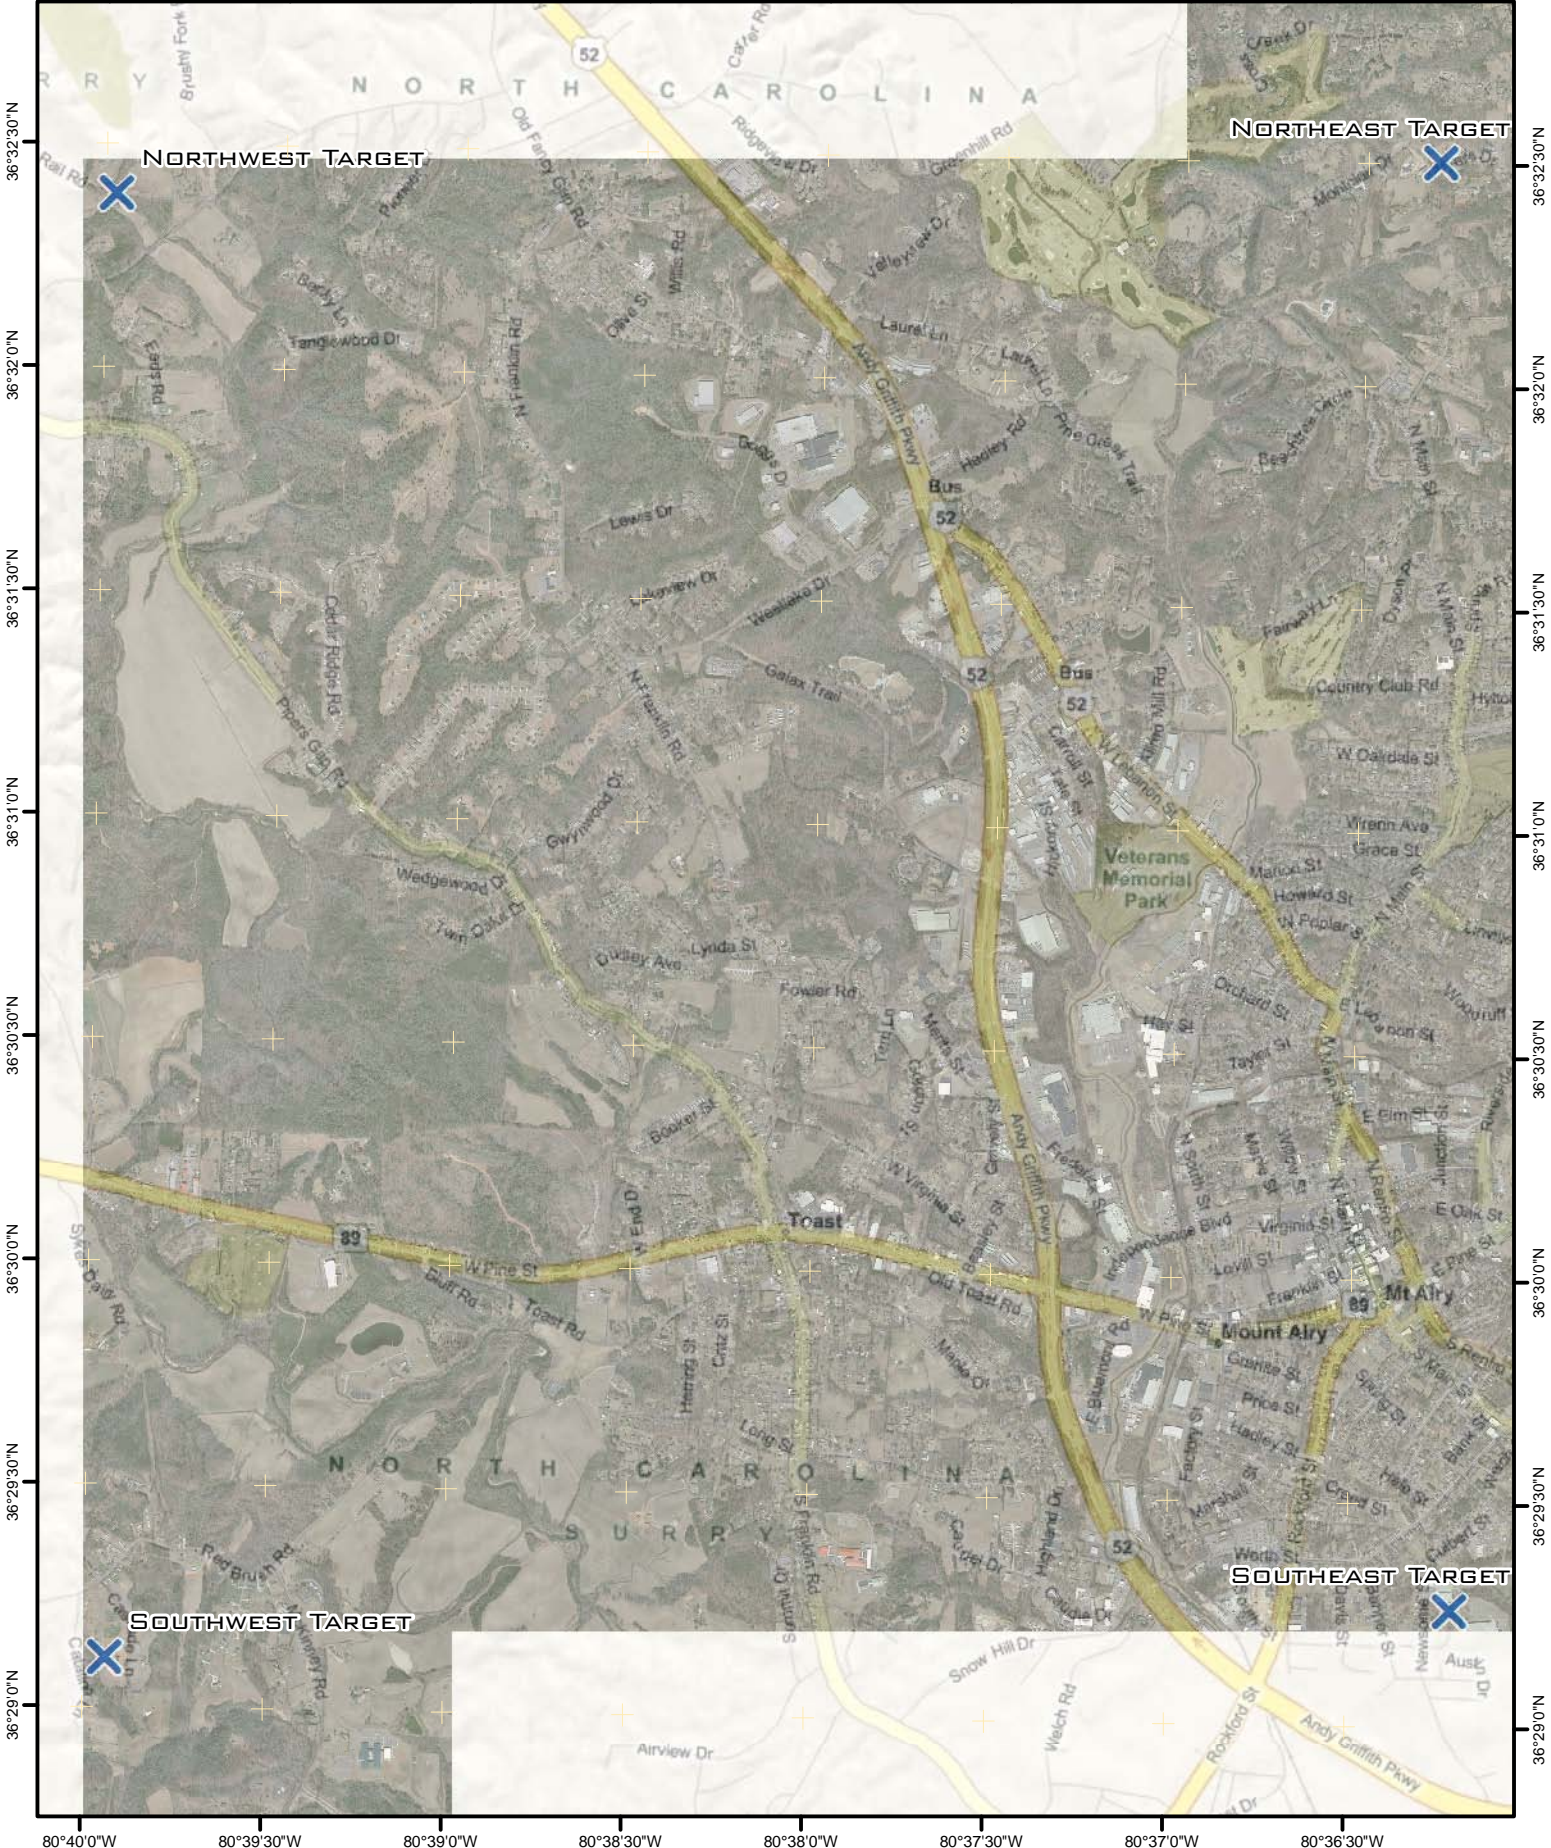

# NC Test Range Targets

0.5 0.25 0 0.5 Miles

80°40'0"W 80°39'30"W 80°39'0"W 80°38'30"W 80°38'0"W 80°37'30"W 80°37'0"W 80°36'30"W

NORTHWEST TARGET

NORTHEAST TARGET

SOUTHWEST TARGET

SOUTHEAST TARGET

80°40'0"W 80°39'30"W 80°39'0"W 80°38'30"W 80°38'0"W 80°37'30"W 80°37'0"W 80°36'30"W